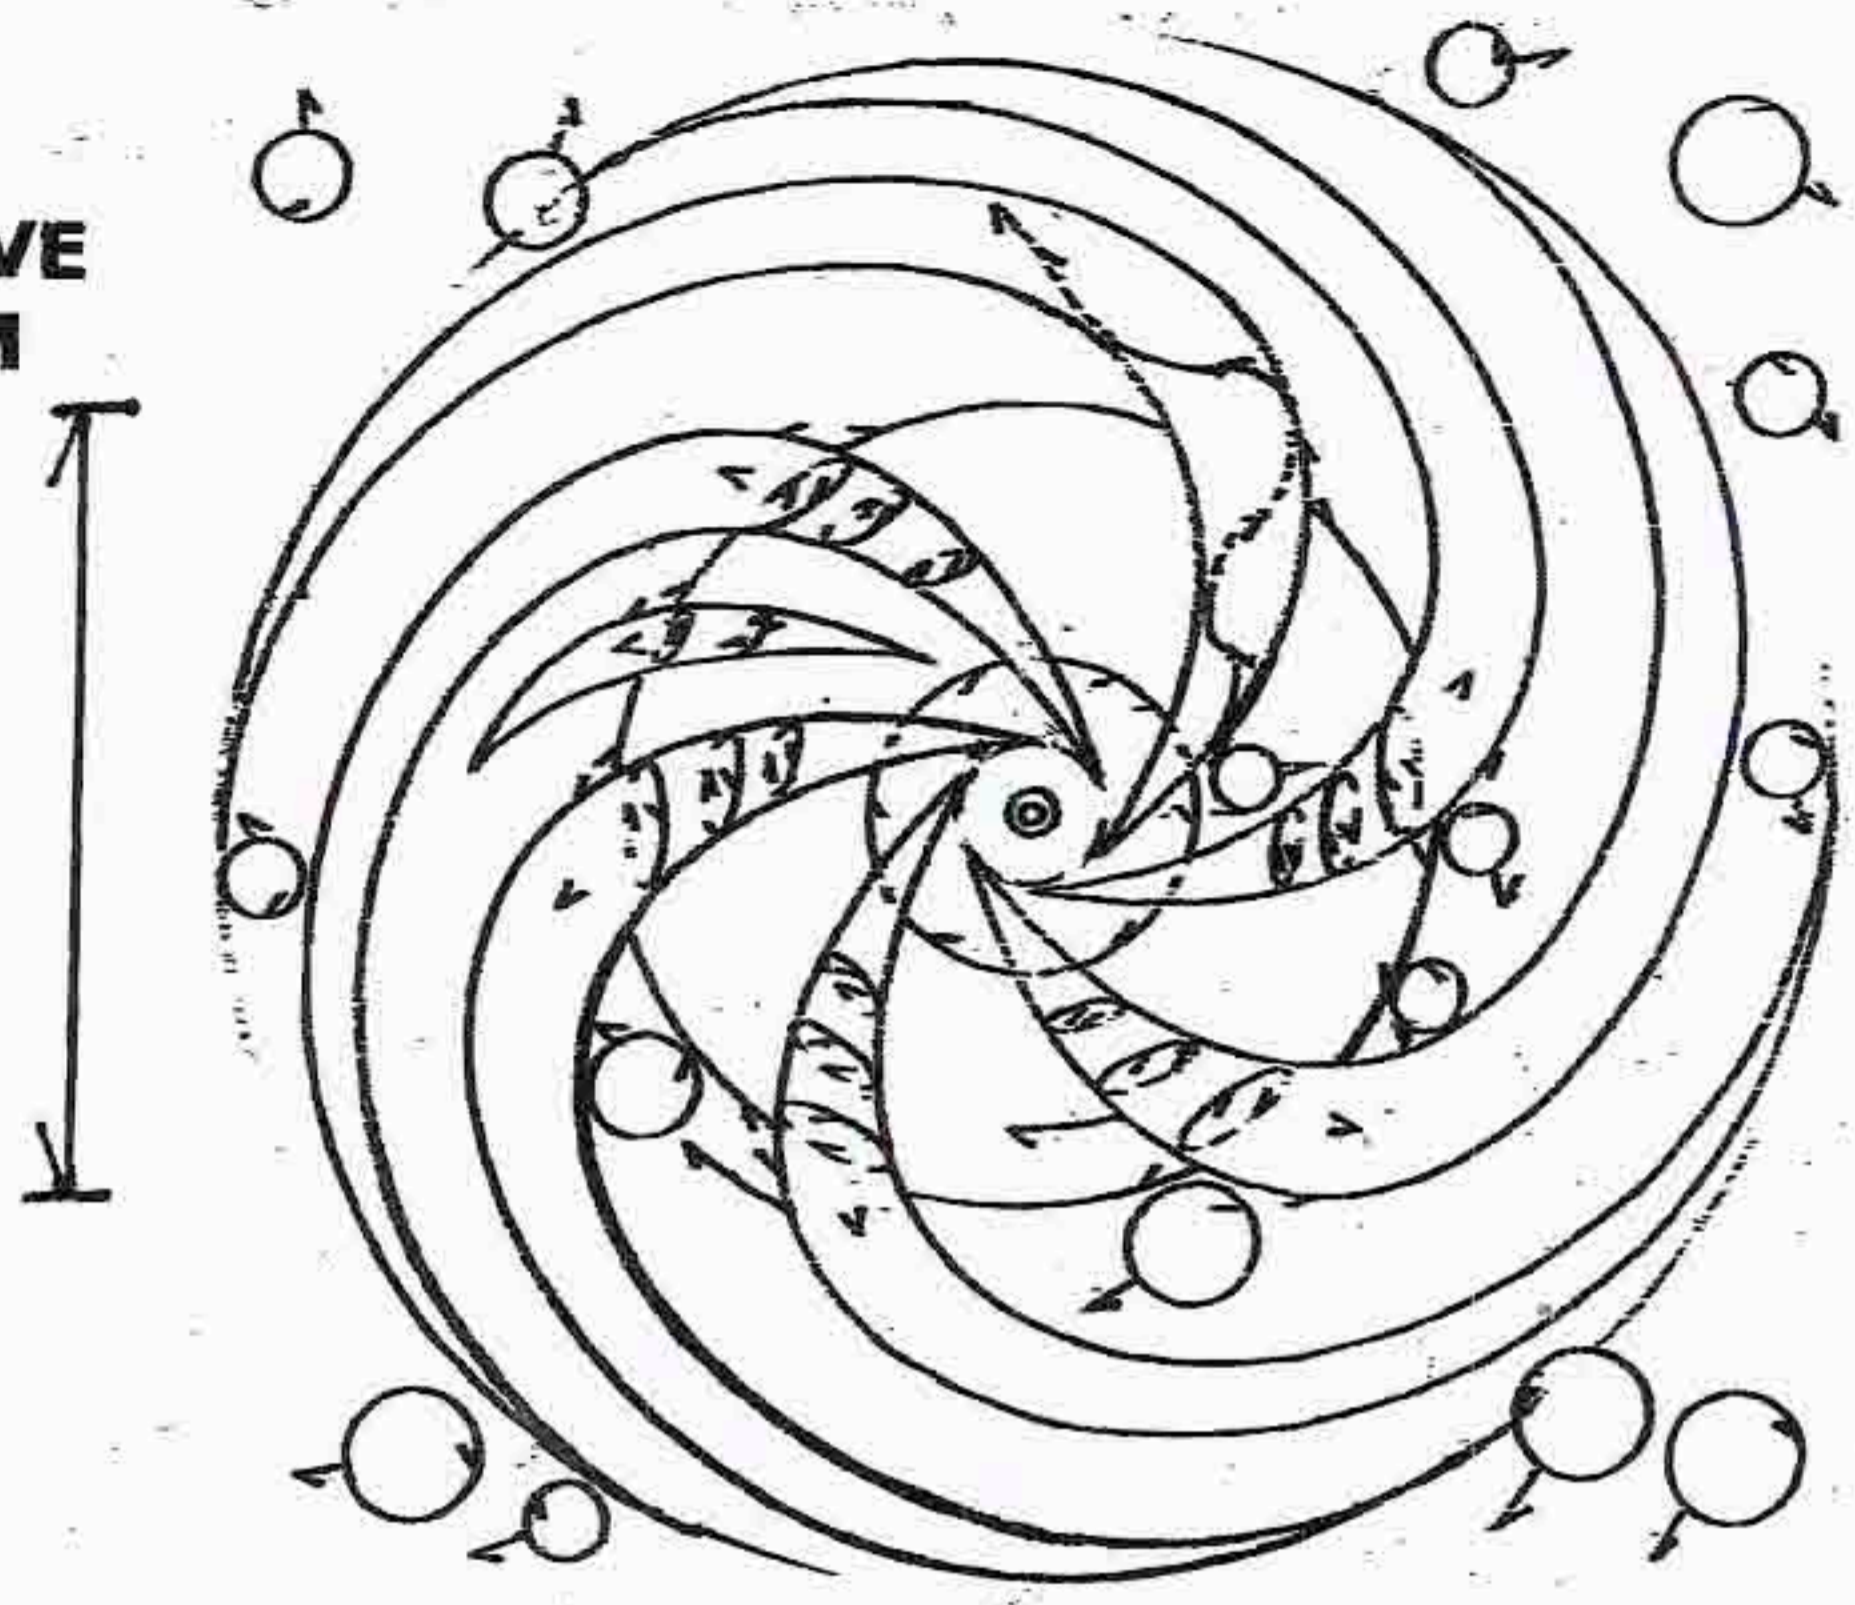

**SCHEMATIC:
SPIRAL WAVE
PLATFORM**

A

**TURBULENT
GYRE
DIAMETER
(GD)**

EDDIES

B

**MAIN
CURRENTS**